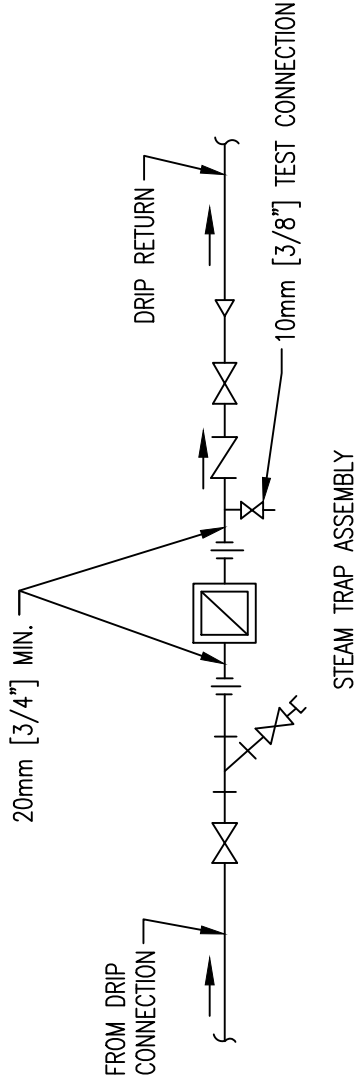

STEAM LINE DRIP POCKET

NOTE:
 DRIP POCKET PIPE SIZE SAME AS STEAM
 MAIN UNLESS OTHERWISE NOTED.

STEAM LINE DRIP POCKET AND STEAM TRAP ASSEMBLY

#

NTS