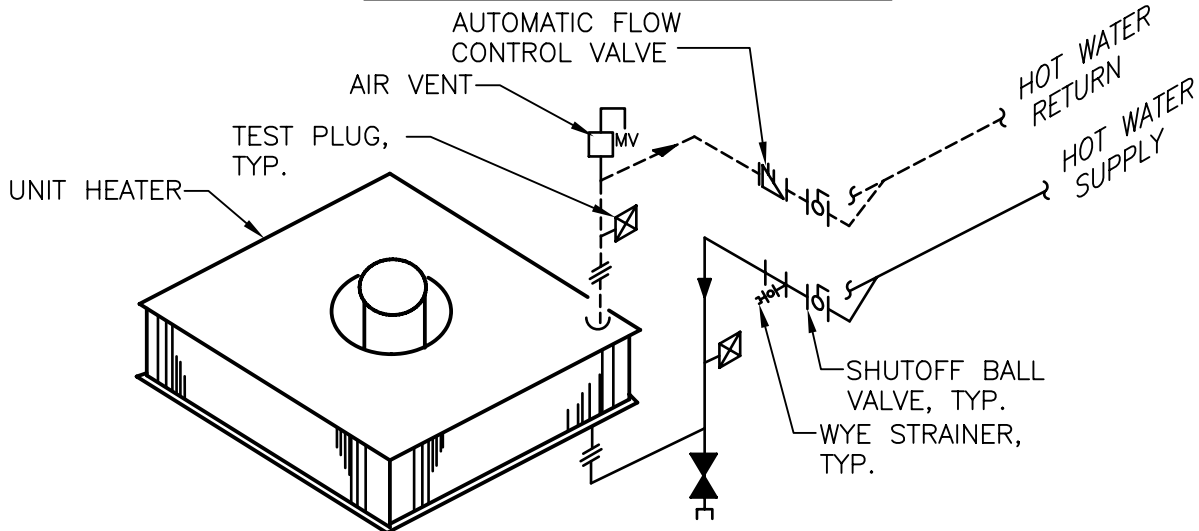

TYPICAL CONNECTIONS TO HORIZONTAL HOT WATER UNIT HEATER

TYPICAL CONNECTIONS TO VERTICAL HOT WATER UNIT HEATER

UNIT HEATERS (HOT WATER) - PIPING CONNECTIONS

#

NTS

Department of Veterans Affairs

DETAIL TITLE / UNIT HEATERS (HOT WATER) - PIPING CONNECTIONS

SCALE :NONE

DATE ISSUED: DECEMBER 2008

CAD DETAIL NO.:

SD238200-06.DWG